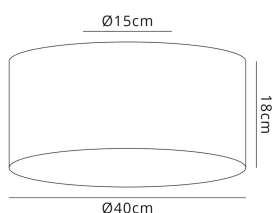

DK0631

Baymont WH SL

Baymont White 3 Light E27 Universal Flush Ceiling Fixture With 40cm x 18cm Silver Leaf With White Lining Shade & Frosted/PC Acrylic Diffuser

LINE DRAWING

[Click to view the full product details](#)

MECHANICAL SPECIFICATION

Item Nett Weight (kg)	1.6kg
Diameter (mm)	400mm
Height (mm)	180mm
Materials Used	Terylene with Cotton Fabric, PVC Lining, Iron

ENERGY SPECIFICATION

Energy Class	A++ to D
--------------	----------

SHADE SPECIFICATION

Frame Hole Size (mm)	27/42mm
----------------------	---------

QUALITY STANDARDS

Inspired Lighting Ltd. are continually developing and improving their products.
Technical specifications subject to change without prior notice.

DK0631

Baymont WH SL

Warranty (yrs)	1yr
CE	Yes
Rohs	Yes

PRODUCT COMPONENT SPECIFICATION

Shade Colour	Silver Leaf/White Laminate
Cup Dimensions (mm)	D:42mm x H:60mm
Bracket Dimensions (mm)	L:140mm x W:20mm x H:5mm