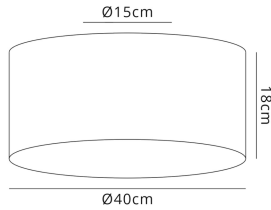

DK0627

Baymont WH GL

Baymont White 3 Light E27 Universal Flush Ceiling Fixture With 40cm x 18cm Gold Leaf With White Lining Shade & Frosted Acrylic Diffuser

LINE DRAWING

[Click to view the full product details](#)

Item Nett Weight (kg)	1.6kg
Diameter (mm)	400mm
Height (mm)	180mm
Materials Used	Terylene with Cotton Fabric, PVC Lining, Iron

ENERGY SPECIFICATION

Energy Class	A++ to D
--------------	----------

LAMP SPECIFICATION

SHADE SPECIFICATION

Frame Hole Size (mm)	27/42mm
----------------------	---------

QUALITY STANDARDS

Warranty (yrs)	1yr
----------------	-----

Inspired Lighting Ltd. are continually developing and improving their products. Technical specifications subject to change without prior notice.

DK0627

Baymont WH GL

CE	Yes
Rohs	Yes

PRODUCT COMPONENT SPECIFICATION

Shade Colour	Gold Leaf/White Laminate
Cup Dimensions (mm)	D:42mm x H:60mm
Bracket Dimensions (mm)	L:140mm x W:20mm x H:5mm

CARTON INFORMATION