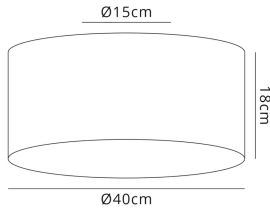

DK0618

Baymont WH TA

Baymont White 3 Light E27 Universal Flush Ceiling Fixture With 40cm x 18cm Dual Faux Silk Shade, Taupe/Halo Gold & Frosted Acrylic Diffuser

LINE DRAWING

[Click to view the full product details](#)

Item Nett Weight (kg)	1.6kg
Diameter (mm)	400mm
Height (mm)	180mm
Materials Used	Terylene with Cotton Fabric, PVC Lining, Iron

ENERGY SPECIFICATION

Energy Class	A++ to D
--------------	----------

LAMP SPECIFICATION

SHADE SPECIFICATION

Frame Hole Size (mm)	27/42mm
----------------------	---------

QUALITY STANDARDS

Inspired Lighting Ltd. are continually developing and improving their products. Technical specifications subject to change without prior notice.

DK0618

Baymont WH TA

Warranty (yrs)	1yr
CE	Yes
Rohs	Yes

PRODUCT COMPONENT SPECIFICATION

Shade Colour	Taupe/Halo Gold
Cup Dimensions (mm)	D:42mm x H:60mm
Bracket Dimensions (mm)	L:140mm x W:20mm x H:5mm

CARTON INFORMATION