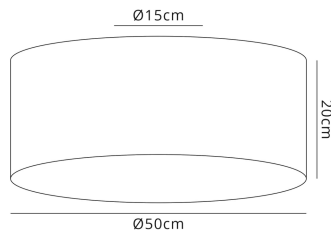

[Click to view the full product details](#)

DATA SHEET

MARKETING INFORMATION

Barcode	5055546557322
Brief Description	Baymont 50cm Flush 3 Light
Catalogue Description	3 Light Ceiling

PHYSICAL CHARACTERISTICS

Colour Finish	Nude Beige
Colour Finish 2	Nude Beige

MECHANICAL SPECIFICATION

Item Nett Weight (kg)	1.9kg
Diameter (mm)	500mm
Height (mm)	200mm
Materials Used	Terylene with Cotton Fabric, PVC Lining, Iron

ENERGY SPECIFICATION

Energy Class	A++ to D

LAMP SPECIFICATION

No: of Lamp	3
Lamp Socket	E27
Recommended Lamp	LED (GLS A60)
Max Wattage Lamp (W)	60W
Lamp Included	No

ELECTRICAL & SAFETY SPECIFICATION

Protection Class	Class 1 - Earth Connection Required
Total Power Consumption (W)	Dependent On Lamps Used (±5%)
Input Voltage (V)	220-240V~50/60Hz
Dimmable	Yes - Suitable Lamps & Dimmer Required
Dimmer Included	No
IP Rating	IP20

SHADE SPECIFICATION

Frame Hole Size (mm)	27/42mm

QUALITY STANDARDS

Inspired Lighting Ltd. are continually developing and improving their products. Technical specifications subject to change without prior notice.