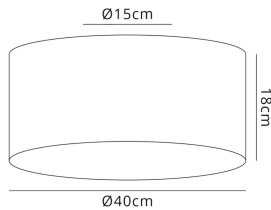

DK0614

Baymont WH NU

Baymont White 3 Light E27 Universal Flush Ceiling Fixture With 40cm x 18cm Dual Faux Silk Shade, Nude Beige/Moonlight & Frosted Acrylic Diffuser

LINE DRAWING

[Click to view the full product details](#)

DATA SHEET

MARKETING INFORMATION

Barcode	5055546557315
Brief Description	Baymont 40cm Flush 3 Light
Catalogue Description	3 Light Ceiling

PHYSICAL CHARACTERISTICS

Colour Finish	Nude Beige
Colour Finish 2	Nude Beige

MECHANICAL SPECIFICATION

Item Nett Weight (kg)	1.6kg
Diameter (mm)	400mm
Height (mm)	180mm
Materials Used	Terylene with Cotton Fabric, PVC Lining, Iron

ENERGY SPECIFICATION

Energy Class	A++ to D

LAMP SPECIFICATION

No: of Lamp	3
Lamp Socket	E27
Recommended Lamp	LED (GLS A60)
Max Wattage Lamp (W)	60W
Lamp Included	No

ELECTRICAL & SAFETY SPECIFICATION

Protection Class	Class 1 - Earth Connection Required
Total Power Consumption (W)	Dependent On Lamps Used (±5%)
Input Voltage (V)	220-240V~50/60Hz
Dimmable	Yes - Suitable Lamps & Dimmer Required
Dimmer Included	No
IP Rating	IP20

SHADE SPECIFICATION

Frame Hole Size (mm)	27/42mm

QUALITY STANDARDS

Inspired Lighting Ltd. are continually developing and improving their products.
Technical specifications subject to change without prior notice.