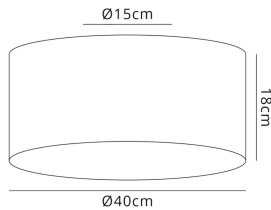

DK0610

Baymont WH IV

Baymont White 3 Light E27 Universal Flush Ceiling Fixture With 40cm x 18cm Faux Silk Shade, Ivory Pearl/White Laminate & Frosted Acrylic Diffuser

LINE DRAWING

[Click to view the full product details](#)

MECHANICAL SPECIFICATION

Item Nett Weight (kg)	1.6kg
Diameter (mm)	400mm
Height (mm)	180mm
Materials Used	Terylene with Cotton Fabric, PVC Lining, Iron

ENERGY SPECIFICATION

Energy Class	A++ to D
--------------	----------

SHADE SPECIFICATION

Frame Hole Size (mm)	27/42mm
----------------------	---------

Inspired Lighting Ltd. are continually developing and improving their products.
Technical specifications subject to change without prior notice.

DK0610

Baymont WH IV

QUALITY STANDARDS

Warranty (yrs)	1yr
CE	Yes
Rohs	Yes

PRODUCT COMPONENT SPECIFICATION

Shade Colour	Ivory Pearl/White Laminate
Cup Dimensions (mm)	D:42mm x H:60mm
Bracket Dimensions (mm)	L:140mm x W:20mm x H:5mm