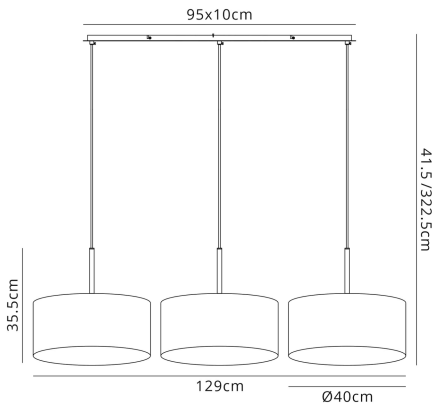

DK0600

Baymont SN GR

Baymont Satin Nickel 3 Light E27 Linear Pendant With 40cm x 18cm Faux Silk Shade, Grey/White Laminate

LINE DRAWING

[Click to view the full product details](#)

DATA SHEET

MARKETING INFORMATION

Brief Description	Baymont 40cm Shade 3 Light Pendant
-------------------	------------------------------------

PHYSICAL CHARACTERISTICS

Colour Finish	Satin Nickel
Colour Finish 2	Grey

MECHANICAL SPECIFICATION

Item Nett Weight (kg)	4.2kg
Length (mm)	1290mm
Width (mm)	400mm
Minimum Drop (mm)	415mm
Maximum Drop (mm)	3225mm

ENERGY SPECIFICATION

Energy Class	A++ to D
--------------	----------

LAMP SPECIFICATION

No: of Lamp	3
Lamp Socket	E27
Recommended Lamp	LED (GLS A60)
Max Wattage Lamp (W)	60W
Lamp Included	No