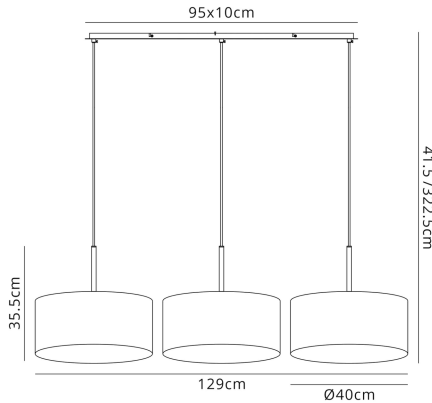

DK0599

Baymont SN BL

Baymont Satin Nickel 3 Light E27 Linear Pendant With 40cm x 18cm Faux Silk Shade, Black/White Laminate

LINE DRAWING

[Click to view the full product details](#)

DATA SHEET

MARKETING INFORMATION

Barcode	5055546557162
Brief Description	Baymont 40cm Shade 3 Light Pendant Satin Nickel, Black

PHYSICAL CHARACTERISTICS

Colour Finish	Satin Nickel
Colour Finish 2	Black

MECHANICAL SPECIFICATION

Item Nett Weight (kg)	4.2kg
Length (mm)	1290mm
Width (mm)	400mm
Minimum Drop (mm)	415mm
Maximum Drop (mm)	3225mm
Materials Used	Terylene with Cotton Fabric, Iron

PRODUCT COMPONENT SPECIFICATION

Shade Colour	Black/White Laminate
Cup Dimensions (mm)	L:950mm, W:100mm, H:20mm
Plate Dimensions (mm)	L:920mm, W:70mm, H:20mm
Cable Information	L:3000mm

CARTON INFORMATION