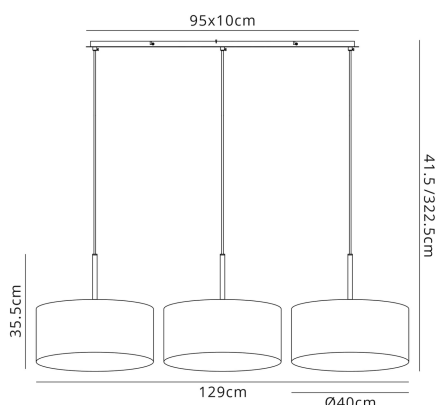

DK0597

Baymont SN BL/GR

Baymont Satin Nickel 3 Light E27 Linear Pendant With 40cm x 18cm Dual Faux Silk Shade, Midnight Black/Green Olive

LINE DRAWING

[Click to view the full product details](#)

DATA SHEET

MECHANICAL SPECIFICATION

Item Nett Weight (kg)	4.2kg
Length (mm)	1290mm
Width (mm)	400mm
Minimum Drop (mm)	415mm
Maximum Drop (mm)	3225mm
Materials Used	Terylene with Cotton Fabric, Iron

ENERGY SPECIFICATION

DK0597

Baymont SN BL/GR

CE

Yes

PRODUCT COMPONENT SPECIFICATION

Shade Colour	Midnight Black/Green Olive
Cup Dimensions (mm)	L:950mm, W:100mm, H:20mm
Plate Dimensions (mm)	L:920mm, W:70mm, H:20mm
Cable Information	L:3000mm