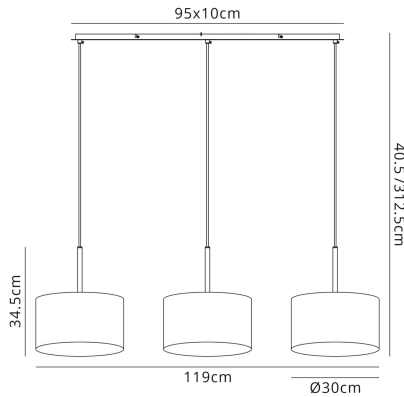

DK0591

Baymont SN BL

Baymont Satin Nickel 3 Light E27 Linear Pendant With 30cm x 17cm Faux Silk Shade, Black/White Laminate

LINE DRAWING

DATA SHEET

MARKETING INFORMATION

Barcode	5055546557087
Brief Description	Baymont 30cm Shade 3 Light Pendant Satin Nickel, Black

PHYSICAL CHARACTERISTICS

Colour Finish	Satin Nickel
Colour Finish 2	Black

MECHANICAL SPECIFICATION

Item Nett Weight (kg)	3.8kg
Length (mm)	1190mm
Width (mm)	300mm
Minimum Drop (mm)	405mm
Maximum Drop (mm)	3125mm
Materials Used	Terylene with Cotton Fabric, Iron

DK0591

Baymont SN BL

PRODUCT COMPONENT SPECIFICATION

Shade Colour	Black/White Laminate
Cup Dimensions (mm)	L:950mm, W:100mm, H:20mm
Plate Dimensions (mm)	L:920mm, W:70mm, H:20mm
Cable Information	L:3000mm