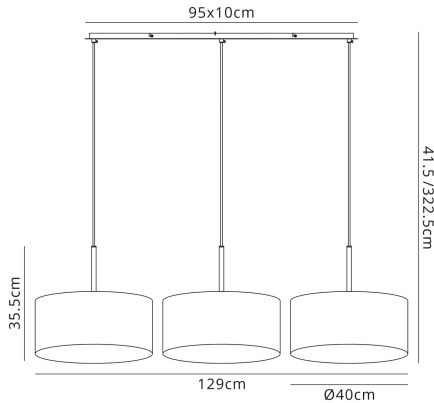

DK0584

Baymont AB GR

Baymont Antique Brass 3 Light E27 Linear Pendant With 40cm x 18cm Faux Silk Shade, Grey/White Laminate

LINE DRAWING

[Click to view the full product details](#)

DATA SHEET

MARKETING INFORMATION

Barcode	5055546557018
Brief Description	Baymont 40cm Shade 3 Light Pendant Antique Brass, Grey

PHYSICAL CHARACTERISTICS

Colour Finish	Antique Brass
Colour Finish 2	Grey

MECHANICAL SPECIFICATION

Item Nett Weight (kg)	4.2kg
Length (mm)	1290mm
Width (mm)	400mm
Minimum Drop (mm)	415mm
Maximum Drop (mm)	3225mm
Materials Used	Terylene with Cotton Fabric, Iron

PRODUCT COMPONENT SPECIFICATION

Shade Colour	Grey/White Laminate
Cup Dimensions (mm)	L:950mm, W:100mm, H:20mm
Plate Dimensions (mm)	L:920mm, W:70mm, H:20mm
Cable Information	L:3000mm

CARTON INFORMATION

Number of Cartons	2
Carton CBM	0.1272
Carton Gross Weight (kg)	5.2kg (±5%)