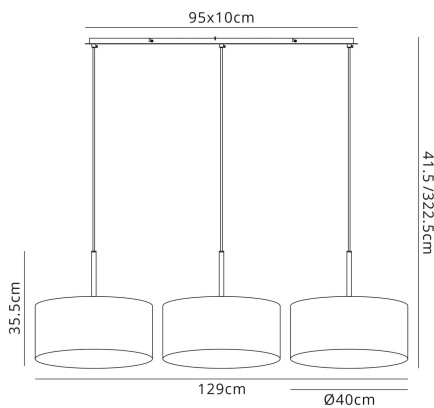

DK0581

Baymont AB BL/GR

Baymont Antique Brass 3 Light E27 Linear Pendant With 40cm x 18cm Dual Faux Silk Shade, Midnight Black/Green Olive

LINE DRAWING

[Click to view the full product details](#)

DATA SHEET

MECHANICAL SPECIFICATION

Item Nett Weight (kg)	4.2kg
Length (mm)	1290mm
Width (mm)	400mm
Minimum Drop (mm)	415mm
Maximum Drop (mm)	3225mm

ENERGY SPECIFICATION

Energy Class	A++ to D
--------------	----------