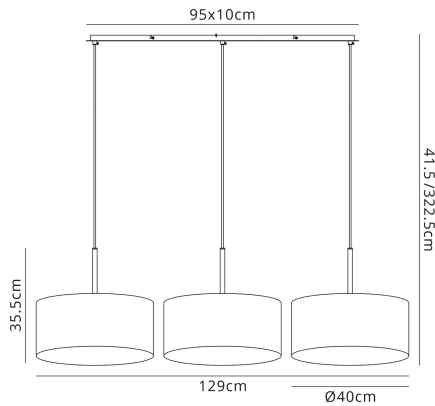

DK0581

Baymont AB BL/GR

Baymont Antique Brass 3 Light E27 Linear Pendant With 40cm x 18cm Dual Faux Silk Shade, Midnight Black/Green Olive

LINE DRAWING

[Click to view the full product details](#)

DATA SHEET

MECHANICAL SPECIFICATION

Item Nett Weight (kg)	4.2kg
Length (mm)	1290mm
Width (mm)	400mm
Minimum Drop (mm)	415mm
Maximum Drop (mm)	3225mm
Materials Used	Terylene with Cotton Fabric, Iron

ENERGY SPECIFICATION

DK0581

Baymont AB BL/GR

CE

Yes

PRODUCT COMPONENT SPECIFICATION

Shade Colour	Midnight Black/Green Olive
Cup Dimensions (mm)	L:950mm, W:100mm, H:20mm
Plate Dimensions (mm)	L:920mm, W:70mm, H:20mm
Cable Information	L:3000mm