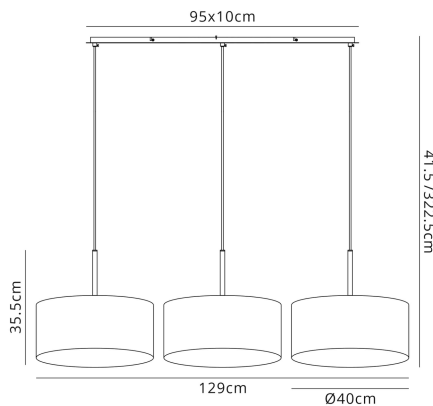

DK0580

Baymont AB RC

Baymont Antique Brass 3 Light E27 Linear Pendant With 40cm x 18cm Dual Faux Silk Shade, Raw Cocoa/Grecian Bronze

LINE DRAWING

[Click to view the full product details](#)

DATA SHEET

MARKETING INFORMATION

Colour Finish	Antique Brass
Colour Finish 2	Raw Cocoa

MECHANICAL SPECIFICATION

Item Nett Weight (kg)	4.2kg
Length (mm)	1290mm
Width (mm)	400mm
Minimum Drop (mm)	415mm
Maximum Drop (mm)	3225mm

ENERGY SPECIFICATION