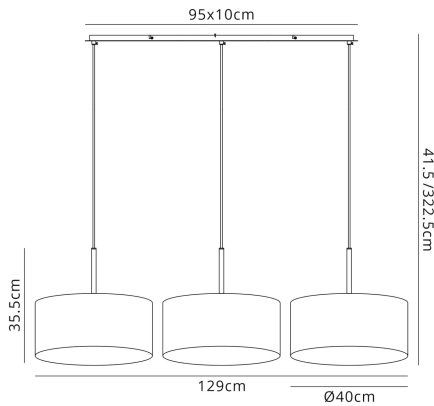

DK0580

Baymont AB RC

Baymont Antique Brass 3 Light E27 Linear Pendant With 40cm x 18cm Dual Faux Silk Shade, Raw Cocoa/Grecian Bronze

LINE DRAWING

[Click to view the full product details](#)

DATA SHEET

MARKETING INFORMATION

Item Nett Weight (kg)	4.2kg
Length (mm)	1290mm
Width (mm)	400mm
Minimum Drop (mm)	415mm
Maximum Drop (mm)	3225mm
Materials Used	Terylene with Cotton Fabric, Iron

ENERGY SPECIFICATION

Energy Class	A++ to D
--------------	----------

DK0580

Baymont AB RC

CE

Yes

PRODUCT COMPONENT SPECIFICATION

Shade Colour	Raw Cocoa/Grecian Bronze
Cup Dimensions (mm)	L:950mm, W:100mm, H:20mm
Plate Dimensions (mm)	L:920mm, W:70mm, H:20mm
Cable Information	L:3000mm