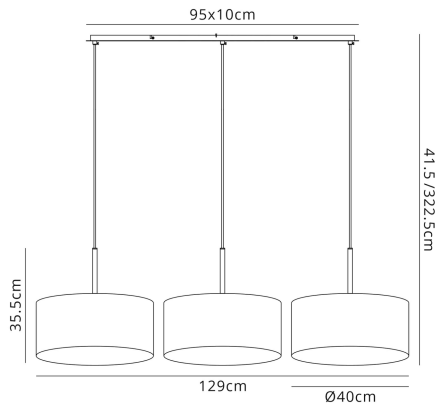

DK0578

Baymont AB NU

Baymont Antique Brass 3 Light E27 Linear Pendant With 40cm x 18cm Dual Faux Silk Shade, Nude Beige/Moonlight

LINE DRAWING

[Click to view the full product details](#)

DATA SHEET

MARKETING INFORMATION

Item Nett Weight (kg)	4.2kg
Length (mm)	1290mm
Width (mm)	400mm
Minimum Drop (mm)	415mm
Maximum Drop (mm)	3225mm
Materials Used	Terylene with Cotton Fabric, Iron

ENERGY SPECIFICATION

Energy Class	A++ to D
--------------	----------

DK0578

Baymont AB NU

CE Yes

PRODUCT COMPONENT SPECIFICATION

Shade Colour	Nude Beige/Moonlight
Cup Dimensions (mm)	L:950mm, W:100mm, H:20mm
Plate Dimensions (mm)	L:920mm, W:70mm, H:20mm
Cable Information	L:3000mm