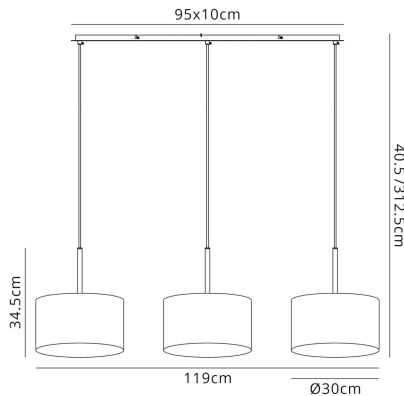

DK0570

Baymont AB NU

Baymont Antique Brass 3 Light E27 Linear Pendant With 30cm x 17cm Dual Faux Silk Shade, Nude Beige/Moonlight

LINE DRAWING

[Click to view the full product details](#)

DATA SHEET

MARKETING INFORMATION

Item Nett Weight (kg)	3.8kg
Length (mm)	1190mm
Width (mm)	300mm
Minimum Drop (mm)	405mm
Maximum Drop (mm)	3125mm
Materials Used	Terylene with Cotton Fabric, Iron

ENERGY SPECIFICATION

Energy Class	A++ to D
--------------	----------

DK0570

Baymont AB NU

CE Yes

PRODUCT COMPONENT SPECIFICATION

Shade Colour	Nude Beige/Moonlight
Cup Dimensions (mm)	L:950mm, W:100mm, H:20mm
Plate Dimensions (mm)	L:920mm, W:70mm, H:20mm
Cable Information	L:3000mm

CARTON INFORMATION

Number of Cartons	2
Carton CBM	0.0819
Carton Gross Weight (kg)	4.9kg (±5%)

ADDITIONAL INFORMATION

UK Commodity Code	9405199010
Country of Origin	China

OVERVIEW

This wide range of lighting fixtures, use standard E27 Lamps, which are universal in enabling the consumer to enhance the fixture with a vast selection of shades to suit their décor and taste, allowing them to feature their own personal design creativity. The four contrasting colour finishes available are satin black, satin nickel, antique brass and polished chrome. Each finish is featured on four different lights, a single adjustable pendant, single semi flush fixture, 3 light linear adjustable pendant and 3 light semi ceiling fixture.