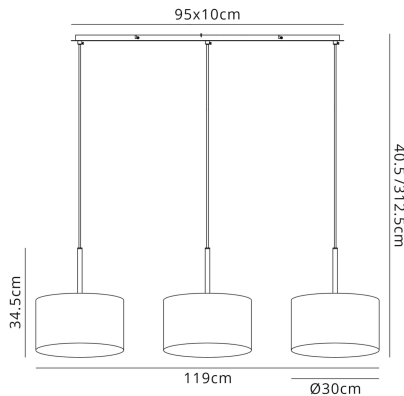

DK0569

Baymont AB IV

Baymont Antique Brass 3 Light E27 Linear Pendant With 30cm x 17cm Faux Silk Shade, Ivory Pearl/White Laminate

LINE DRAWING

[Click to view the full product details](#)

DATA SHEET

MARKETING INFORMATION

Barcode	5055546556868
Brief Description	Baymont 30cm Shade 3 Light Pendant

PHYSICAL CHARACTERISTICS

Colour Finish	Antique Brass
Colour Finish 2	Ivory Pearl

MECHANICAL SPECIFICATION

Item Nett Weight (kg)	3.8kg
Length (mm)	1190mm
Width (mm)	300mm
Minimum Drop (mm)	405mm
Maximum Drop (mm)	3125mm
Materials Used	Terylene with Cotton Fabric, Iron

PRODUCT COMPONENT SPECIFICATION

Shade Colour	Ivory Pearl/White Laminate
Cup Dimensions (mm)	L:950mm, W:100mm, H:20mm
Plate Dimensions (mm)	L:920mm, W:70mm, H:20mm
Cable Information	L:3000mm

CARTON INFORMATION

Number of Cartons	2
Carton CBM	0.0819
Carton Gross Weight (kg)	4.8kg (±5%)

ADDITIONAL INFORMATION

UK Commodity Code	9405199010
Country of Origin	China

OVERVIEW

This wide range of lighting fixtures, use standard E27 Lamps, which are universal in enabling the consumer to enhance the fixture with a vast selection of shades to suit their décor and taste, allowing them to feature their own personal design creativity. The four contrasting colour finishes available are satin black, satin nickel, antique brass and polished chrome. Each finish is featured on four different lights, a single adjustable pendant, single semi flush fixture, 3 light linear adjustable pendant and 3 light semi ceiling fixture.