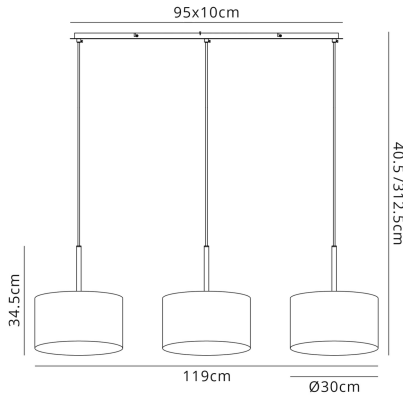

DK0560

Baymont CH GR

Baymont Polished Chrome 3 Light E27 Linear Pendant With 30cm x 17cm Faux Silk Shade, Grey/White Laminate

LINE DRAWING

[Click to view the full product details](#)

DATA SHEET

MARKETING INFORMATION

Barcode	5055546556776
Brief Description	Baymont 30cm Shade 3 Light Pendant Polished Chrome, Grey

PHYSICAL CHARACTERISTICS

Colour Finish	Polished Chrome
Colour Finish 2	Grey

MECHANICAL SPECIFICATION

Item Nett Weight (kg)	3.8kg
Length (mm)	1190mm
Width (mm)	300mm
Minimum Drop (mm)	405mm
Maximum Drop (mm)	3125mm
Materials Used	Terylene with Cotton Fabric, Iron

ENERGY SPECIFICATION

Energy Class	A++ to D

LAMP SPECIFICATION

No: of Lamp	3
Lamp Socket	E27
Recommended Lamp	LED (GLS A60)
Max Wattage Lamp (W)	60W
Lamp Included	No

ELECTRICAL & SAFETY SPECIFICATION

Protection Class	Class 1 - Earth Connection Required
Total Power Consumption (W)	Dependent On Lamps Used ($\pm 5\%$)
Input Voltage (V)	100-240V~50/60Hz
Dimmable	Yes - Suitable Lamps & Dimmer Required
Dimmer Included	No
IP Rating	IP20

QUALITY STANDARDS

Warranty (yrs)	1yr
CE	Yes

Inspired Lighting Ltd. are continually developing and improving their products. Technical specifications subject to change without prior notice.