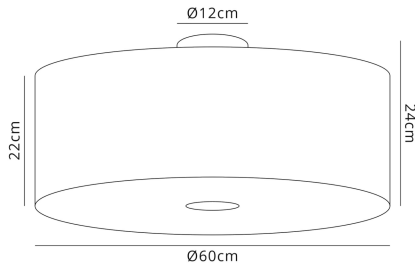

DK0496

Baymont CH GR

Baymont Polished Chrome 5 Light E27 Drop Flush With 60cm x 22cm Faux Silk Shade, Grey/White Laminate & Frosted/PC Acrylic Diffuser

LINE DRAWING

[Click to view the full product details](#)

DATA SHEET

MARKETING INFORMATION

Brief Description	Baymont 60cm, Drop Flush 5 Light Polished Chrome, Grey/White, Frosted Diffuser
-------------------	--

PHYSICAL CHARACTERISTICS

Colour Finish	Polished Chrome
Colour Finish 2	Grey

MECHANICAL SPECIFICATION

Item Nett Weight (kg)	2.7kg
Diameter (mm)	600mm
Height (mm)	240mm
Body Height (mm)	220mm
Materials Used	Terylene with Cotton Fabric, PVC Lining, Iron

ENERGY SPECIFICATION

Energy Class	A++ to D
--------------	----------

SHADE SPECIFICATION

Frame Hole Size (mm)	27/42mm
----------------------	---------

QUALITY STANDARDS

Inspired Lighting Ltd. are continually developing and improving their products. Technical specifications subject to change without prior notice.