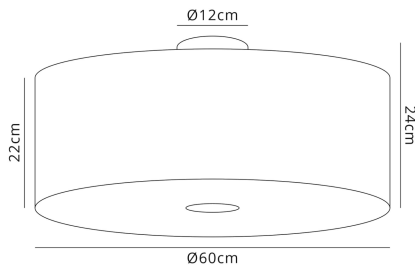

DK0490

Baymont CH NU

Baymont Polished Chrome 5 Light E27 Drop Flush With 60cm x 22cm Dual Faux Silk Shade Nude Beige/Moonlight & Frosted/PC Acrylic Diffuser

LINE DRAWING

[Click to view the full product details](#)

DATA SHEET

MARKETING INFORMATION

Barcode	5055546556073
Brief Description	Baymont 60cm, Drop Flush 5 Light Polished Chrome, Nude Beige/Moonlight, Frosted Diffuser

PHYSICAL CHARACTERISTICS

Colour Finish	Polished Chrome
Colour Finish 2	Nude Beige

MECHANICAL SPECIFICATION

Item Nett Weight (kg)	2.7kg
Diameter (mm)	600mm
Height (mm)	240mm
Body Height (mm)	220mm
Materials Used	Terylene with Cotton Fabric, PVC Lining, Iron

ENERGY SPECIFICATION

Energy Class	A++ to D

LAMP SPECIFICATION

No: of Lamp	5
Lamp Socket	E27
Recommended Lamp	LED (GLS A60)
Max Wattage Lamp (W)	60W
Lamp Included	No

ELECTRICAL & SAFETY SPECIFICATION

Protection Class	Class 1 - Earth Connection Required
Total Power Consumption (W)	Dependent On Lamps Used ($\pm 5\%$)
Input Voltage (V)	100-240V~50/60Hz
Dimmable	Yes - Suitable Lamps & Dimmer Required
Dimmer Included	No
IP Rating	IP20

SHADE SPECIFICATION

Frame Hole Size (mm)	27/42mm

Inspired Lighting Ltd. are continually developing and improving their products.
Technical specifications subject to change without prior notice.