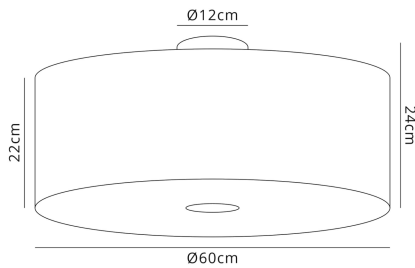

DK0489

Baymont CH IV

Baymont Polished Chrome 5 Light E27 Drop Flush With 60cm x 22cm Faux Silk Shade, Ivory Pearl/White Laminate & Frosted/PC Acrylic Diffuser

LINE DRAWING

[Click to view the full product details](#)

MECHANICAL SPECIFICATION

Item Nett Weight (kg)	2.4kg
Diameter (mm)	600mm
Height (mm)	240mm
Body Height (mm)	220mm
Materials Used	Terylene with Cotton Fabric, PVC Lining, Iron

ENERGY SPECIFICATION

Energy Class	A++ to D
--------------	----------

SHADE SPECIFICATION

Frame Hole Size (mm)	27/42mm
----------------------	---------

Inspired Lighting Ltd. are continually developing and improving their products. Technical specifications subject to change without prior notice.

DK0489

Baymont CH IV

QUALITY STANDARDS

Warranty (yrs)	1yr
CE	Yes
Rohs	Yes

PRODUCT COMPONENT SPECIFICATION

Shade Colour	Ivory Pearl/White Laminate
Cup Dimensions (mm)	D:120mm, H:25mm
Bracket Dimensions (mm)	L:110mm, W:20mm, T:1.2mm