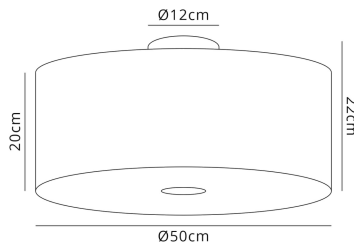

DK0362

Baymont CH RC

Baymont Polished Chrome 3 Light E27 Flush Ceiling With 50cm x 20cm Dual Faux Silk Shade Cocoa/Grecian Bronze & Frosted/PC Acrylic Diffuser

LINE DRAWING

[Click to view the full product details](#)

DATA SHEET

MARKETING INFORMATION

Barcode	5055546554796
Brief Description	Baymont 50cm, Flush 3 Light Polished Chrome, Raw Cocoa/Grecian Bronze, Frosted Diffuser

PHYSICAL CHARACTERISTICS

Colour Finish	Polished Chrome
Colour Finish 2	Raw Cocoa

MECHANICAL SPECIFICATION

Item Nett Weight (kg)	1.8kg
Diameter (mm)	500mm
Height (mm)	220mm
Body Height (mm)	200mm
Materials Used	Terylene with Cotton Fabric, PVC Lining, Iron

ENERGY SPECIFICATION

Energy Class	A++ to D

LAMP SPECIFICATION

No: of Lamp	3
Lamp Socket	E27
Recommended Lamp	LED (GLS A60)
Max Wattage Lamp (W)	60W
Lamp Included	No

ELECTRICAL & SAFETY SPECIFICATION

Protection Class	Class 1 - Earth Connection Required
Total Power Consumption (W)	Dependent On Lamps Used (±5%)
Input Voltage (V)	100-240V~50/60Hz
Dimmable	Yes - Suitable Lamps & Dimmer Required
Dimmer Included	No
IP Rating	IP20

SHADE SPECIFICATION

Frame Hole Size (mm)	27/42mm

Inspired Lighting Ltd. are continually developing and improving their products.
Technical specifications subject to change without prior notice.