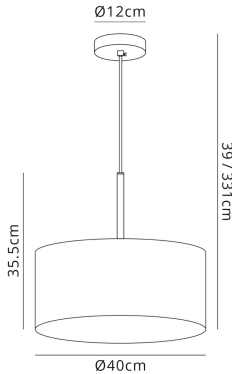

DK0290

Baymont SN RC

Baymont Satin Nickel 1 Light E27 Single Pendant With 40cm x 18cm Dual Faux Silk Shade, Raw Cocoa/Grecian Bronze

LINE DRAWING

[Click to view the full product details](#)

DATA SHEET

MARKETING INFORMATION

Barcode	5055546554079
Brief Description	Baymont 40cm Pendant 1 Light Satin Nickel, Raw Cocoa/Grecian Bronze

PHYSICAL CHARACTERISTICS

Colour Finish	Satin Nickel
Colour Finish 2	Raw Cocoa

MECHANICAL SPECIFICATION

Item Nett Weight (kg)	1.000kg
Diameter (mm)	400mm
Minimum Drop (mm)	390mm
Maximum Drop (mm)	3310mm
Body Height (mm)	355mm
Materials Used	Terylene with Cotton Fabric, PVC Lining, Iron

ENERGY SPECIFICATION

PRODUCT COMPONENT SPECIFICATION

Shade Colour	Raw Cocoa/Grecian Bronze
Cup Dimensions (mm)	D:120mm, H:25mm
Bracket Dimensions (mm)	L:110mm , W:20mm, T:1.2mm

CARTON INFORMATION

Number of Cartons	1
Carton CBM	0.0335
Carton Gross Weight (kg)	1.6kg (±5%)