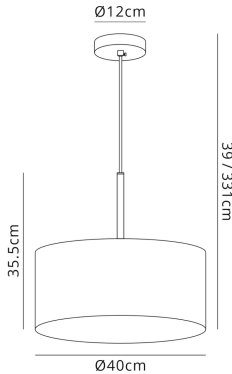

DK0288

Baymont SN NU

Baymont Satin Nickel 1 Light E27 Single Pendant With 40cm x 18cm Dual Faux Silk Shade, Nude Beige/Moonlight

LINE DRAWING

[Click to view the full product details](#)

DATA SHEET

MARKETING INFORMATION

Barcode	5055546554055
Brief Description	Baymont 40cm Pendant 1 Light Satin Nickel, Nude Beige/Moonlight

PHYSICAL CHARACTERISTICS

Colour Finish	Satin Nickel
Colour Finish 2	Nude Beige

MECHANICAL SPECIFICATION

Item Nett Weight (kg)	1.000kg
Diameter (mm)	400mm
Minimum Drop (mm)	390mm
Maximum Drop (mm)	3310mm
Body Height (mm)	355mm
Materials Used	Terylene with Cotton Fabric, PVC Lining, Iron

ENERGY SPECIFICATION

PRODUCT COMPONENT SPECIFICATION

Shade Colour	Nude Beige/Moonlight
Cup Dimensions (mm)	D:120mm, H:25mm
Bracket Dimensions (mm)	L:110mm , W:20mm, T:1.2mm

CARTON INFORMATION

Number of Cartons	1
Carton CBM	0.0335
Carton Gross Weight (kg)	1.6kg (±5%)