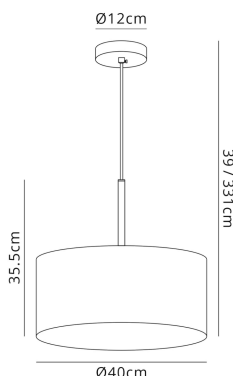

DK0208

Baymont AB NU

Baymont Antique Brass 1 Light E27 Single Pendant With 40cm x 18cm Dual Faux Silk Shade, Nude Beige/Moonlight

LINE DRAWING

[Click to view the full product details](#)

DATA SHEET

MARKETING INFORMATION

Barcode	5055546553256
Brief Description	Baymont 40cm Pendant 1 Light Antique Brass, Nude Beige/Moonlight

PHYSICAL CHARACTERISTICS

Colour Finish	Antique Brass
Colour Finish 2	Nude Beige

MECHANICAL SPECIFICATION

Item Nett Weight (kg)	1.000kg
Diameter (mm)	400mm
Minimum Drop (mm)	390mm
Maximum Drop (mm)	3310mm
Body Height (mm)	355mm
Materials Used	Terylene with Cotton Fabric, PVC Lining, Iron

ENERGY SPECIFICATION

PRODUCT COMPONENT SPECIFICATION

Shade Colour	Nude Beige/Moonlight
Cup Dimensions (mm)	D:120mm, H:25mm
Bracket Dimensions (mm)	L:110mm , W:20mm, T:1.2mm

CARTON INFORMATION

Number of Cartons	1
Carton CBM	0.0335
Carton Gross Weight (kg)	1.6kg (±5%)