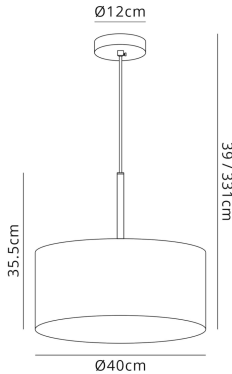

DK0207

Baymont AB IV

Baymont Antique Brass 1 Light E27 Single Pendant With 40cm x 18cm Faux Silk Shade, Ivory Pearl/White Laminate

LINE DRAWING

[Click to view the full product details](#)

DATA SHEET

MARKETING INFORMATION

Barcode	5055546553249
Brief Description	Baymont 40cm Pendant 1 Light Antique Brass, Ivory Pearl

PHYSICAL CHARACTERISTICS

Colour Finish	Antique Brass
Colour Finish 2	Ivory Pearl

MECHANICAL SPECIFICATION

Item Nett Weight (kg)	0.960kg
Diameter (mm)	400mm
Minimum Drop (mm)	390mm
Maximum Drop (mm)	3310mm
Body Height (mm)	355mm
Materials Used	Terylene with Cotton Fabric, PVC Lining, Iron

DK0207

Baymont AB IV

CE	Yes
Rohs	Yes

PRODUCT COMPONENT SPECIFICATION

Shade Colour	Ivory Pearl/White Laminate
Cup Dimensions (mm)	D:120mm, H:25mm
Bracket Dimensions (mm)	L:110mm, W:20mm, T:1.2mm

CARTON INFORMATION