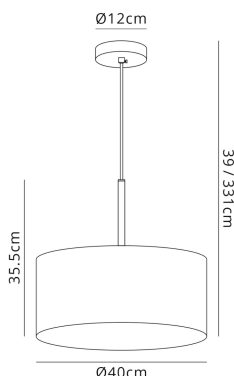

DK0134

Baymont CH GR

Baymont Polished Chrome 1 Light E27 Universal Single Pendant With 40cm x 18cm Faux Silk Shade, Grey/White Laminate

LINE DRAWING

[Click to view the full product details](#)

DATA SHEET

MARKETING INFORMATION

Barcode	5055546552518
Brief Description	Baymont 40cm Pendant 1 Light Polished Chrome, Grey

PHYSICAL CHARACTERISTICS

Colour Finish	Polished Chrome
Colour Finish 2	Grey

MECHANICAL SPECIFICATION

Item Nett Weight (kg)	1.000kg
Diameter (mm)	400mm
Minimum Drop (mm)	390mm
Maximum Drop (mm)	3310mm
Body Height (mm)	355mm
Materials Used	Terylene with Cotton Fabric, PVC Lining, Iron

DK0134

Baymont CH GR

CE	Yes
Rohs	Yes

PRODUCT COMPONENT SPECIFICATION

Shade Colour	Grey/White Laminate
Cup Dimensions (mm)	D:120mm, H:25mm
Bracket Dimensions (mm)	L:110mm, W:20mm, T:1.2mm

CARTON INFORMATION