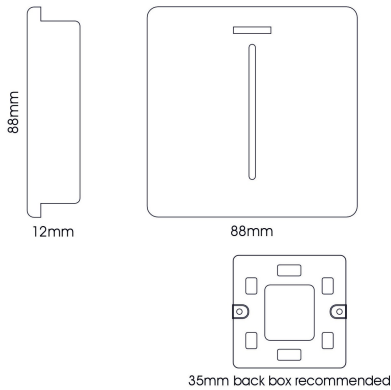

LINE DRAWING

[Click to view the full product details](#)

OVERVIEW

Trendiswitch is a complete range of completely unique light switches and sockets, available in a vast range of colours to cater for any colour scheme and decor. Design led for an elegant, seamless, retro re-fit, you can trust Trendiswitch throughout your project. Manufactured and designed in the UK giving you full confidence in the innovative engineering that puts this range of products in a league of their own.

Inspired Lighting Ltd. are continually developing and improving their products.
Technical specifications subject to change without prior notice.