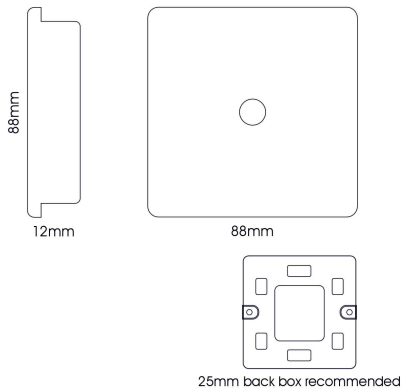

ART-TVSWG

Warm Grey

Trendi, Artistic Modern TV Co-Axial 1 Gang Warm Grey Finish, BRITISH MADE, (25mm Back Box Required), 5yrs Warranty

LINE DRAWING

DATA SHEET

MARKETING INFORMATION

Barcode	631576357474
Brief Description	TV Co-Axial 1 Gang Warm Grey

PHYSICAL CHARACTERISTICS

Colour Finish	Warm Grey
---------------	-----------

MECHANICAL SPECIFICATION

Item Nett Weight (kg)	0.065kg
Length (mm)	88mm
Width (mm)	25mm
Height (mm)	88mm
Materials Used	Plastic, Metal

Number of Cartons	1
Carton CBM	0.0003
Carton Gross Weight (kg)	0.085kg (±5%)

ADDITIONAL INFORMATION

Product Suitable For	Indoor Use Only. Data circuits.
UK Commodity Code	8517180000
Country of Origin	China