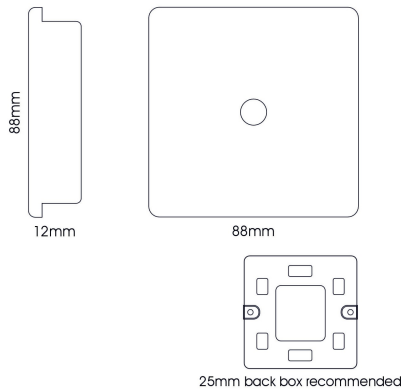

ART-TVSP

Plum

Trendi, Artistic Modern TV Co-Axial 1 Gang Plum Finish, BRITISH MADE, (25mm Back Box Required), 5yrs Warranty

LINE DRAWING

DATA SHEET

MARKETING INFORMATION

Barcode	631576359195
Brief Description	TV Co-Axial 1 Gang Plum

PHYSICAL CHARACTERISTICS

Colour Finish	Plum
---------------	------

MECHANICAL SPECIFICATION

Item Nett Weight (kg)	0.065kg
Length (mm)	88mm
Width (mm)	25mm
Height (mm)	88mm
Materials Used	Plastic, Metal

ELECTRICAL & SAFETY SPECIFICATION

Protection Class	Class 3 - Low Voltage
Input Voltage (V)	N/A
IP Rating	IP20

QUALITY STANDARDS

Warranty (yrs)	5yrs
CE	Yes
Additional Certification	BS EN 60669

CARTON INFORMATION

Number of Cartons	1
Carton CBM	0.0003
Carton Gross Weight (kg)	0.085kg (±5%)

ADDITIONAL INFORMATION

Product Suitable For	Indoor Use Only. Data circuits.
UK Commodity Code	8517180000
Country of Origin	China

[Click to view the full product details](#)

OVERVIEW

Trendiswitch is a complete range of completely unique light switches and sockets, available in a vast range of colours to cater for any colour scheme and decor. Design led for an elegant, seamless, retro re-fit, you can trust Trendiswitch throughout your project. Manufactured and designed in the UK giving you full confidence in the innovative engineering that puts this range