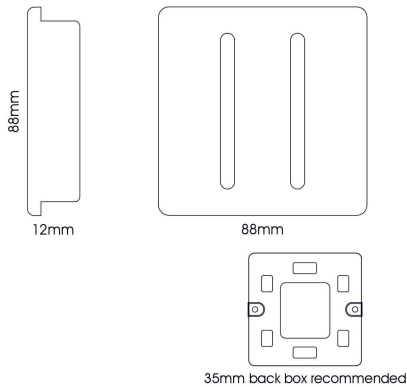

ART-SSR2DB

Dark Brown

Trendi, Artistic Modern 2 Gang Retractive Home Auto.Switch Dark Brown Finish, BRITISH MADE, (25mm Back Box Required), 5yrs Warranty

LINE DRAWING

[Click to view the full product details](#)

DATA SHEET

MARKETING INFORMATION

Barcode	631576360436
Brief Description	2 Gang Retractive Home Auto.Switch Dark Brown

PHYSICAL CHARACTERISTICS

Colour Finish	Dark Brown
Colour Finish 2	Chrome

MECHANICAL SPECIFICATION

Item Nett Weight (kg)	0.065kg
Length (mm)	88mm
Width (mm)	25mm
Height (mm)	88mm
Materials Used	Plastic, Metal

ELECTRICAL & SAFETY SPECIFICATION

Protection Class	Class 2 - Double Insulated
Input Voltage (V)	220-250V~50/60Hz
IP Rating	IP20

QUALITY STANDARDS

Warranty (yrs)	5yrs
CE	Yes
Additional Certification	BS EN 60669

CARTON INFORMATION

Number of Cartons	1
Carton CBM	0.0003
Carton Gross Weight (kg)	0.085kg (±5%)

ADDITIONAL INFORMATION

Product Suitable For	Indoor Use Only. Domestic power supply.
UK Commodity Code	8536500700
Country of Origin	China

OVERVIEW

Trendiswitch is a complete range of completely unique light switches and sockets, available in a vast range of colours to cater for any colour scheme and decor. Design led for an elegant,

Inspired Lighting Ltd. are continually developing and improving their products.
Technical specifications subject to change without prior notice.