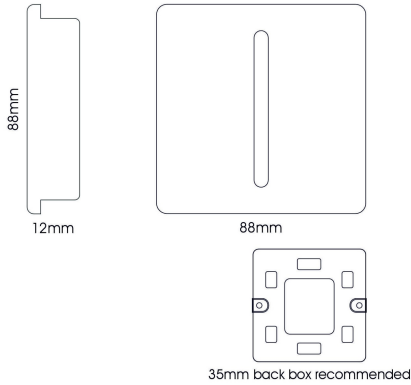

ART-SS9SB

Strawberry

Trendi, Artistic Modern 1 Gang 3 Way Intermediate Strawberry Finish, BRITISH MADE, (25mm Back Box Required), 5yrs Warranty

LINE DRAWING

[Click to view the full product details](#)

DATA SHEET

MARKETING INFORMATION

Barcode	631576359560
Brief Description	1 Gang 3 Way Intermediate Strawberry

PHYSICAL CHARACTERISTICS

Colour Finish	Strawberry
Colour Finish 2	Chrome

MECHANICAL SPECIFICATION

Item Nett Weight (kg)	0.075kg
Length (mm)	88mm
Width (mm)	25mm
Height (mm)	88mm
Materials Used	Plastic, Metal

CARTON INFORMATION

Number of Cartons	1
Carton CBM	0.0003
Carton Gross Weight (kg)	0.095kg (±5%)

ADDITIONAL INFORMATION

Product Suitable For	Indoor Use Only. Domestic lighting circuits.
UK Commodity Code	8536500700
Country of Origin	China