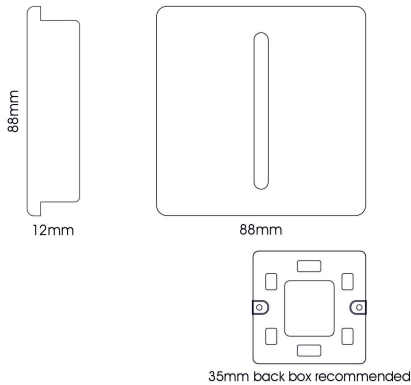

ART-SS9MD

Midnight Blue

Trendi, Artistic Modern 1 Gang 3 Way Intermediate Midnight Blue Finish, BRITISH MADE, (25mm Back Box Required), 5yrs Warranty

LINE DRAWING

[Click to view the full product details](#)

DATA SHEET

MARKETING INFORMATION

Barcode	631576355265
Brief Description	1 Gang 3 Way Intermediate Midnight Blue

PHYSICAL CHARACTERISTICS

Colour Finish	Midnight Blue
Colour Finish 2	Chrome

MECHANICAL SPECIFICATION

Item Nett Weight (kg)	0.075kg
Length (mm)	88mm
Width (mm)	25mm
Height (mm)	88mm
Materials Used	Plastic, Metal

ELECTRICAL & SAFETY SPECIFICATION

Protection Class	Class 2 - Double Insulated
Input Voltage (V)	220-250V~50/60Hz
IP Rating	IP20

QUALITY STANDARDS

Warranty (yrs)	5yrs
CE	Yes
Additional Certification	BS EN 60669

CARTON INFORMATION

Number of Cartons	1
Carton CBM	0.0003
Carton Gross Weight (kg)	0.095kg (±5%)

ADDITIONAL INFORMATION

Product Suitable For	Indoor Use Only. Domestic lighting circuits.
UK Commodity Code	8536500700
Country of Origin	China