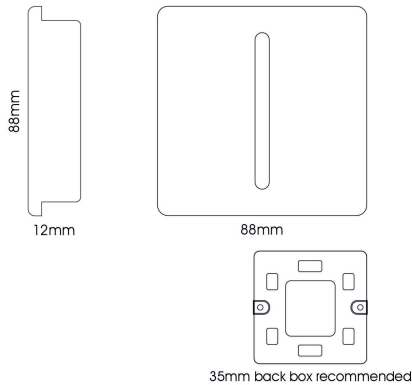

ART-SS9DG

Dark Green

Trendi, Artistic Modern 1 Gang 3 Way Intermediate Dark Green Finish, BRITISH MADE, (25mm Back Box Required), 5yrs Warranty

LINE DRAWING

[Click to view the full product details](#)

DATA SHEET

MARKETING INFORMATION

Barcode	631576355692
Brief Description	1 Gang 3 Way Intermediate Dark Green

PHYSICAL CHARACTERISTICS

Colour Finish	Dark Green
Colour Finish 2	Chrome

MECHANICAL SPECIFICATION

Item Nett Weight (kg)	0.075kg
Length (mm)	88mm
Width (mm)	25mm
Height (mm)	88mm
Materials Used	Plastic, Metal

CARTON INFORMATION

Number of Cartons	1
Carton CBM	0.0003
Carton Gross Weight (kg)	0.095kg (±5%)

ADDITIONAL INFORMATION

Product Suitable For	Indoor Use Only. Domestic lighting circuits.
UK Commodity Code	8536500700
Country of Origin	China