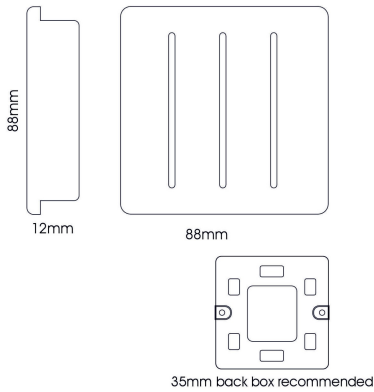

ART-SS60B

Ocean Blue

Trendi, Artistic Modern 3 Gang 2 Way 10 Amp Rocker Ocean Blue Finish, BRITISH MADE, (25mm Back Box Required), 5yrs Warranty

LINE DRAWING

DATA SHEET

MARKETING INFORMATION

Barcode	631576361211
Brief Description	3 Gang 2 Way 10 Amp Rocker Ocean Blue

PHYSICAL CHARACTERISTICS

Colour Finish	Ocean Blue
Colour Finish 2	Chrome

MECHANICAL SPECIFICATION

Item Nett Weight (kg)	0.1kg
Length (mm)	88mm
Width (mm)	25mm
Height (mm)	88mm
Materials Used	Plastic, Metal

CARTON INFORMATION

Number of Cartons	1
Carton CBM	0.0003
Carton Gross Weight (kg)	0.12kg (±5%)

ADDITIONAL INFORMATION

Product Suitable For	Indoor Use Only. Domestic lighting circuits.
UK Commodity Code	8536500700
Country of Origin	China