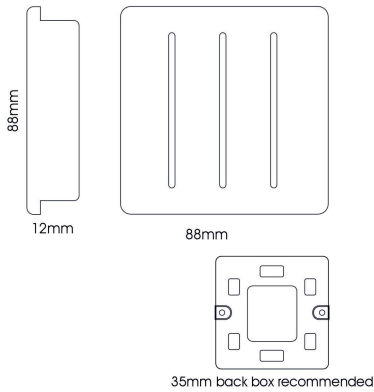

ART-SS6MD

Midnight Blue

Trendi, Artistic Modern 3 Gang 2 Way 10 Amp Rocker Midnight Blue Finish, BRITISH MADE, (25mm Back Box Required), 5yrs Warranty

LINE DRAWING

[Click to view the full product details](#)

DATA SHEET

MARKETING INFORMATION

Barcode	631576355197
Brief Description	3 Gang 2 Way 10 Amp Rocker Midnight Blue

PHYSICAL CHARACTERISTICS

Colour Finish	Midnight Blue
Colour Finish 2	Chrome

MECHANICAL SPECIFICATION

Item Nett Weight (kg)	0.1kg
Length (mm)	88mm
Width (mm)	25mm
Height (mm)	88mm
Materials Used	Plastic, Metal

ELECTRICAL & SAFETY SPECIFICATION

Protection Class	Class 2 - Double Insulated
Input Voltage (V)	220-250V~50/60Hz
IP Rating	IP20

QUALITY STANDARDS

Warranty (yrs)	5yrs
CE	Yes
Additional Certification	BS EN 60669

CARTON INFORMATION

Number of Cartons	1
Carton CBM	0.0003
Carton Gross Weight (kg)	0.12kg (±5%)

ADDITIONAL INFORMATION

Product Suitable For	Indoor Use Only. Domestic lighting circuits.
UK Commodity Code	8536500700
Country of Origin	China

OVERVIEW

Trendiswitch is a complete range of completely unique light switches and sockets, available in a vast range of colours to cater for any colour scheme and decor. Design led for an elegant,

Inspired Lighting Ltd. are continually developing and improving their products. Technical specifications subject to change without prior notice.