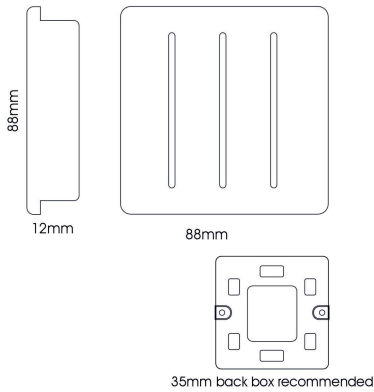

ART-SS6MBK

Matt Black

Trendi, Artistic Modern 3 Gang 2 Way 10 Amp Rocker Matt Black Finish, BRITISH MADE, (25mm Back Box Required), 5yrs Warranty

LINE DRAWING

[Click to view the full product details](#)

DATA SHEET

MARKETING INFORMATION

Barcode	7091052636685
Brief Description	3 Gang 2 Way 10 Amp Rocker Matt Black

PHYSICAL CHARACTERISTICS

Colour Finish	Matt Black
Colour Finish 2	Chrome

MECHANICAL SPECIFICATION

Item Nett Weight (kg)	0.1kg
Length (mm)	88mm
Width (mm)	25mm
Height (mm)	88mm
Materials Used	Plastic, Metal

CARTON INFORMATION

Number of Cartons	1
Carton CBM	0.0003
Carton Gross Weight (kg)	0.12kg (±5%)

ADDITIONAL INFORMATION

Product Suitable For	Indoor Use Only. Domestic lighting circuits.
UK Commodity Code	8536500700
Country of Origin	China