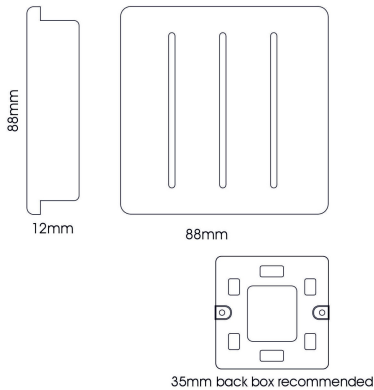

ART-SS6CG

Cool Grey

Trendi, Artistic Modern 3 Gang 2 Way 10 Amp Rocker Cool Grey Finish, BRITISH MADE, (25mm Back Box Required), 5yrs Warranty

LINE DRAWING

DATA SHEET

MARKETING INFORMATION

Barcode	631576361648
Brief Description	3 Gang 2 Way 10 Amp Rocker Cool Grey

PHYSICAL CHARACTERISTICS

Colour Finish	Cool Grey
Colour Finish 2	Chrome

MECHANICAL SPECIFICATION

Item Nett Weight (kg)	0.1kg
Length (mm)	88mm
Width (mm)	25mm
Height (mm)	88mm
Materials Used	Plastic, Metal

CARTON INFORMATION

Number of Cartons	1
Carton CBM	0.0003
Carton Gross Weight (kg)	0.12kg (±5%)

ADDITIONAL INFORMATION

Product Suitable For	Indoor Use Only. Domestic lighting circuits.
UK Commodity Code	8536500700
Country of Origin	China