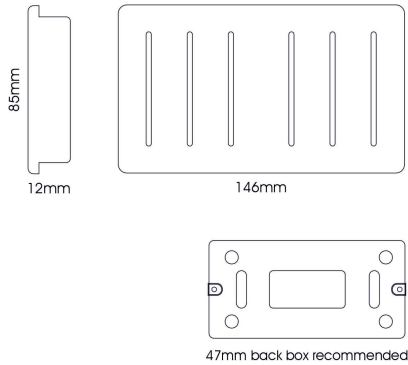

## ART-SS66CPR

Copper

Trendi, Artistic Modern 6 Gang 2 Way 10 Amp Rocker Twin Plate Copper Finish, BRITISH MADE, (35mm Back Box Required), 5yrs Warranty

### LINE DRAWING

#### MARKETING INFORMATION

Brief Description 6 Gang 2 Way 10 Amp Rocker Twin Plate Copper

#### MECHANICAL SPECIFICATION

Item Nett Weight (kg) 0.16kg  
Length (mm) 146mm  
Width (mm) 35mm  
Height (mm) 85mm  
Materials Used Plastic, Metal