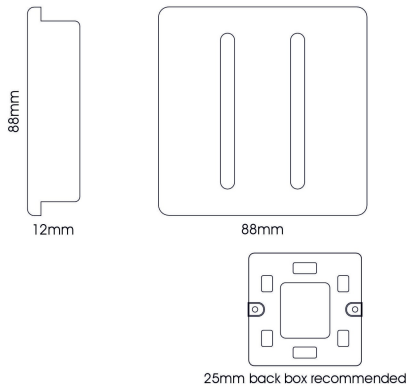

ART-SS4LG

Light Grey

Trendi, Artistic Modern 2 Gang 2 Way 10 Amp Rocker Light Grey Finish, BRITISH MADE, (25mm Back Box Required), 5yrs Warranty

LINE DRAWING

DATA SHEET

MARKETING INFORMATION

Barcode	7091052401917
Brief Description	2 Gang 2 Way 10 Amp Rocker Light Grey

PHYSICAL CHARACTERISTICS

Colour Finish	Light Grey
Colour Finish 2	Chrome

MECHANICAL SPECIFICATION

Item Nett Weight (kg)	0.075kg
Length (mm)	88mm
Width (mm)	25mm
Height (mm)	88mm
Materials Used	Plastic, Metal

CARTON INFORMATION

Number of Cartons	1
Carton CBM	0.0003
Carton Gross Weight (kg)	0.095kg (±5%)

ADDITIONAL INFORMATION

Product Suitable For	Indoor Use Only. Domestic lighting circuits.
UK Commodity Code	8536500700
Country of Origin	China