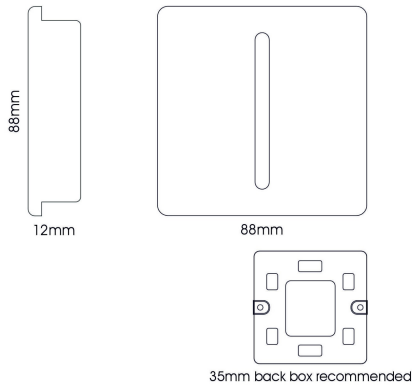

ART-SS2DB

Dark Brown

Trendi, Artistic Modern 1 Gang 2 Way 10 Amp Rocker Dark Brown Finish, BRITISH MADE, (25mm Back Box Required), 5yrs Warranty

LINE DRAWING

DATA SHEET

MARKETING INFORMATION

Brief Description 1 Gang 2 Way 10 Amp Rocker Gloss Dark Brown

PHYSICAL CHARACTERISTICS

Colour Finish Dark Brown
Colour Finish 2 Chrome

MECHANICAL SPECIFICATION

Item Nett Weight (kg) 0.07kg
Length (mm) 88mm
Width (mm) 25mm
Height (mm) 88mm
Materials Used Plastic, Metal

CARTON INFORMATION

Number of Cartons 1
Carton CBM 0.0003
Carton Gross Weight (kg) 0.09kg (±5%)

ADDITIONAL INFORMATION

Product Suitable For Indoor Use Only. Domestic lighting circuits.
UK Commodity Code 8536500700
Country of Origin China