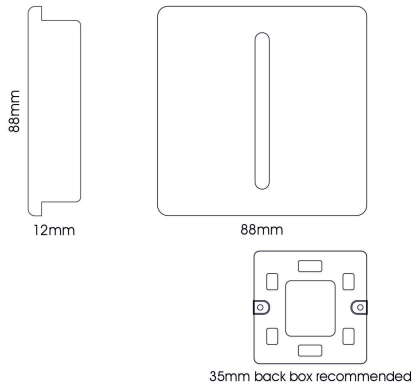

ART-SS2CH

Charcoal

Trendi, Artistic Modern 1 Gang 2 Way 10 Amp Chrome Rocker Charcoal Finish, BRITISH MADE, (25mm Back Box Required), 5yrs Warranty

DATA SHEET

LINE DRAWING

MARKETING INFORMATION

Brief Description: 1 Gang 2 Way 10 Amp Chrome Rocker Charcoal Finish

PHYSICAL CHARACTERISTICS

Colour Finish: Charcoal
Colour Finish 2: Chrome

MECHANICAL SPECIFICATION

Item Nett Weight (kg): 0.07kg
Length (mm): 88mm
Width (mm): 25mm
Height (mm): 88mm
Materials Used: Plastic, Metal

CARTON INFORMATION

Number of Cartons: 1
Carton CBM: 0.0003
Carton Gross Weight (kg): 0.09kg (±5%)

ADDITIONAL INFORMATION

Product Suitable For: Indoor Use Only. Domestic lighting circuits.
UK Commodity Code: 8536500700
Country of Origin: China