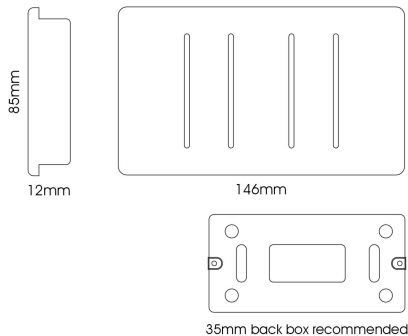

ART-SS2299SB

Strawberry

Trendi, Artistic Modern 4 Gang (2x2 Way, 2xIntermediate) 10 Amp Rocker Strawberry Finish, BRITISH MADE, (25mm Back Box Required), 5yrs Warranty

DATA SHEET

MARKETING INFORMATION

Brief Description 4 Gang (2x2 Way 2x3 Way Intermediate) Strawberry

PHYSICAL CHARACTERISTICS

Colour Finish Strawberry
Colour Finish 2 Chrome

MECHANICAL SPECIFICATION

Item Nett Weight (kg) 0.16kg
Length (mm) 146mm
Width (mm) 25mm
Height (mm) 88mm

LINE DRAWING

ELECTRICAL & SAFETY SPECIFICATION