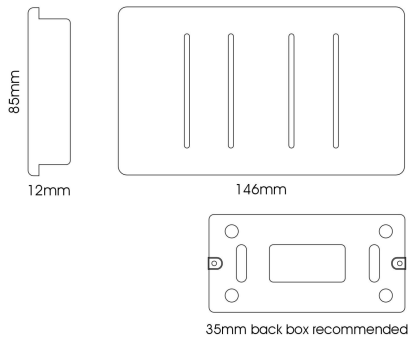

ART-SS2299PK

Pink

Trendi, Artistic Modern 4 Gang (2x2 Way, 2xIntermediate) 10 Amp Rocker Pink Finish, BRITISH MADE, (25mm Back Box Required), 5yrs Warranty

DATA SHEET

MARKETING INFORMATION

Brief Description 4 Gang (2x2 Way 2x3 Way Intermediate) Pink

PHYSICAL CHARACTERISTICS

Colour Finish Pink
Colour Finish 2 Chrome

MECHANICAL SPECIFICATION

Item Nett Weight (kg) 0.16kg
Length (mm) 146mm
Width (mm) 25mm
Height (mm) 88mm

LINE DRAWING

ELECTRICAL & SAFETY SPECIFICATION