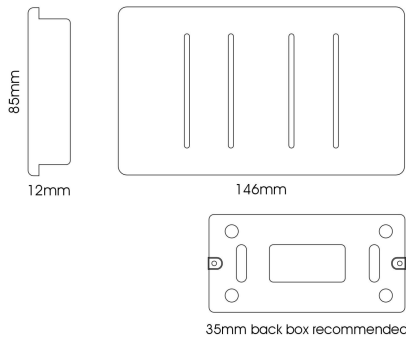

LINE DRAWING

[Click to view the full product details](#)

OVERVIEW

Trendiswitch is a complete range of completely unique light switches and sockets, available in a vast range of colours to cater for any colour scheme and decor. Design led for an elegant, seamless, retro re-fit, you can trust Trendiswitch throughout your project. Manufactured and designed in the UK giving you full confidence in the innovative engineering that puts this range of products in a league of their own.

Inspired Lighting Ltd. are continually developing and improving their products. Technical specifications subject to change without prior notice.