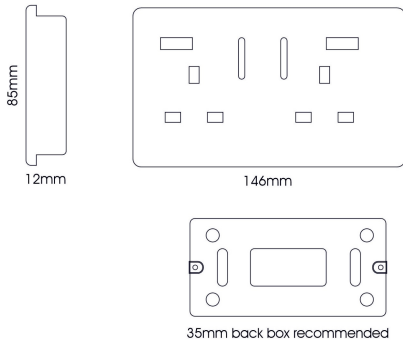

PHYSICAL CHARACTERISTICS

| | |
|-----------------|---------------|
| Colour Finish | Brushed Steel |
| Colour Finish 2 | Chrome |

MECHANICAL SPECIFICATION

| | |
|-----------------------|--------|
| Item Nett Weight (kg) | 0.21kg |
| Length (mm) | 146mm |
| Width (mm) | 35mm |
| Height (mm) | 85mm |

LINE DRAWING

ART-SKT213USB31AA

ELECTRICAL & SAFETY SPECIFICATION

| | |
|------------------|-------------------------------------|
| Protection Class | Class 1 - Earth Connection Required |
| IP Rating | IP20 |