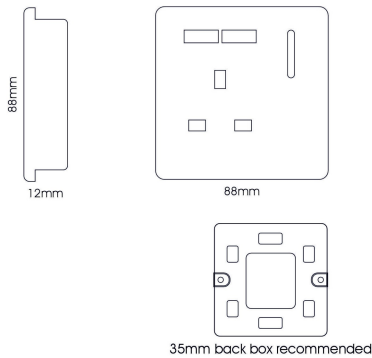

## LINE DRAWING

### MECHANICAL SPECIFICATION

Item Nett Weight (kg)	0.105kg
Length (mm)	88mm
Width (mm)	35mm
Height (mm)	88mm
Materials Used	Plastic, Metal