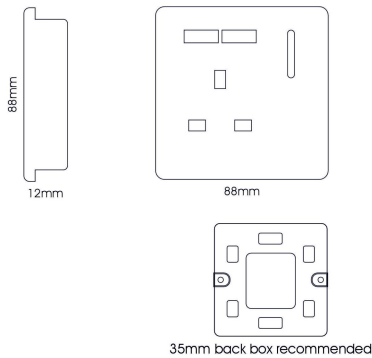

ART-SKT13USBBT

Bright Teal

Trendi, Artistic Modern 1 Gang 13Amp Switched Socket With 2 x USB Ports Bright Teal Finish, BRITISH MADE, (35mm Back Box Required), 5yrs Warranty

LINE DRAWING

DATA SHEET

MARKETING INFORMATION

Brief Description: 1 Gang 13Amp Switched Single Socket With 2 x USB Bright Teal

PHYSICAL CHARACTERISTICS

Colour Finish: Bright Teal
Colour Finish 2: Chrome

MECHANICAL SPECIFICATION

Item Nett Weight (kg): 0.105kg
Length (mm): 88mm
Width (mm): 35mm
Height (mm): 88mm
Materials Used: Plastic, Metal

ELECTRICAL & SAFETY SPECIFICATION

Protection Class: Class 1 - Earth Connection Required
Input Voltage (V): 220-250V~50/60Hz
IP Rating: IP20

QUALITY STANDARDS

Warranty (yrs): 5yrs
CE: Yes
Additional Certification: BS EN 1363

CARTON INFORMATION

Number of Cartons: 1
Carton CBM: 0.0003
Carton Gross Weight (kg): 0.125kg (±5%)

ADDITIONAL INFORMATION

Product Suitable For: Indoor Use Only. Domestic power supply.
UK Commodity Code: 8536699000
Country of Origin: China

[Click to view the full product details](#)

OVERVIEW

Trendiswitch is a complete range of completely unique light switches and sockets, available in a vast range of colours to cater for any colour scheme and decor. Design led for an elegant,

Inspired Lighting Ltd. are continually developing and improving their products. Technical specifications subject to change without prior notice.