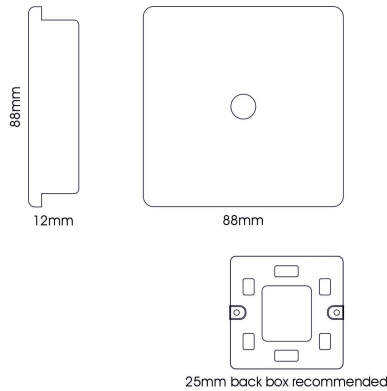

ART-SATSI

Platinum Silver

Trendi, Artistic Modern F-Type Satellite 1 Gang Silver Finish, BRITISH MADE, (25mm Back Box Required), 5yrs Warranty

DATA SHEET

LINE DRAWING

MARKETING INFORMATION

Barcode	7091054683403
Brief Description	F-Type Satellite 1 Gang Silver

PHYSICAL CHARACTERISTICS

Colour Finish	Silver

MECHANICAL SPECIFICATION

Item Nett Weight (kg)	0.065kg
Length (mm)	88mm
Width (mm)	25mm
Height (mm)	88mm
Materials Used	Plastic, Metal

ELECTRICAL & SAFETY SPECIFICATION

Protection Class	Class 3 - Low Voltage
Input Voltage (V)	N/A
IP Rating	IP20

QUALITY STANDARDS

Warranty (yrs)	5yrs
CE	Yes
Additional Certification	BS EN 60669

CARTON INFORMATION

Number of Cartons	1
Carton CBM	0.0003
Carton Gross Weight (kg)	0.085kg (±5%)

ADDITIONAL INFORMATION

Product Suitable For	Indoor Use Only. Data circuits.
UK Commodity Code	8536700000
Country of Origin	China

[Click to view the full product details](#)

OVERVIEW

Trendiswitch is a complete range of completely unique light switches and sockets, available in a vast range of colours to cater for any colour scheme and decor. Design led for an elegant, seamless, retro re-fit, you can trust Trendiswitch throughout your project. Manufactured and designed in the UK giving you full confidence in the innovative engineering that puts this range

Inspired Lighting Ltd. are continually developing and improving their products. Technical specifications subject to change without prior notice.