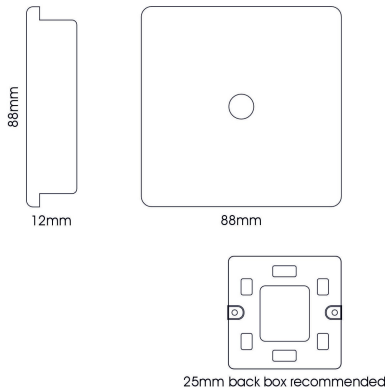

ART-SATOB

Ocean Blue

Trendi, Artistic Modern F-Type Satellite 1 Gang Ocean Blue Finish, BRITISH MADE, (25mm Back Box Required), 5yrs Warranty

LINE DRAWING

[Click to view the full product details](#)

DATA SHEET

MARKETING INFORMATION

Barcode	631576361068
Brief Description	F-Type Satellite 1 Gang Ocean Blue

PHYSICAL CHARACTERISTICS

Colour Finish	Ocean Blue

MECHANICAL SPECIFICATION

Item Nett Weight (kg)	0.065kg
Length (mm)	88mm
Width (mm)	25mm
Height (mm)	88mm
Materials Used	Plastic, Metal

ELECTRICAL & SAFETY SPECIFICATION

Protection Class	Class 3 - Low Voltage
Input Voltage (V)	N/A
IP Rating	IP20

QUALITY STANDARDS

Warranty (yrs)	5yrs
CE	Yes
Additional Certification	BS EN 60669

CARTON INFORMATION

Number of Cartons	1
Carton CBM	0.0003
Carton Gross Weight (kg)	0.085kg (±5%)

ADDITIONAL INFORMATION

Product Suitable For	Indoor Use Only. Data circuits.
UK Commodity Code	8536700000
Country of Origin	China

OVERVIEW

Trendiswitch is a complete range of completely unique light switches and sockets, available in a vast range of colours to cater for any colour scheme and decor. Design led for an elegant, seamless, retro re-fit, you can trust Trendiswitch throughout your project. Manufactured and

Inspired Lighting Ltd. are continually developing and improving their products.
Technical specifications subject to change without prior notice.