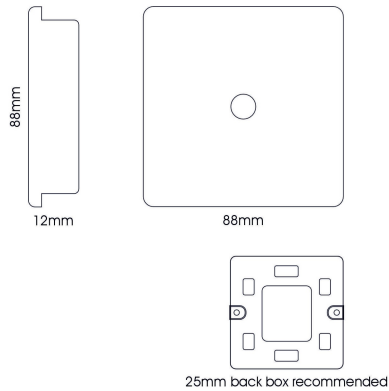

ART-SATGO

Champagne Gold

Trendi, Artistic Modern F-Type Satellite 1 Gang Champagne Gold Finish, BRITISH MADE, (25mm Back Box Required), 5yrs Warranty

LINE DRAWING

DATA SHEET

MARKETING INFORMATION

Barcode	7091057195279
Brief Description	F-Type Satellite 1 Gang Champagne Gold

PHYSICAL CHARACTERISTICS

Colour Finish	Champagne Gold
---------------	----------------

MECHANICAL SPECIFICATION

Item Nett Weight (kg)	0.065kg
Length (mm)	88mm
Width (mm)	25mm
Height (mm)	88mm
Materials Used	Plastic, Metal

Number of Cartons	1
Carton CBM	0.0003
Carton Gross Weight (kg)	0.085kg (±5%)

ADDITIONAL INFORMATION

Product Suitable For	Indoor Use Only. Data circuits.
UK Commodity Code	8536700000
Country of Origin	China